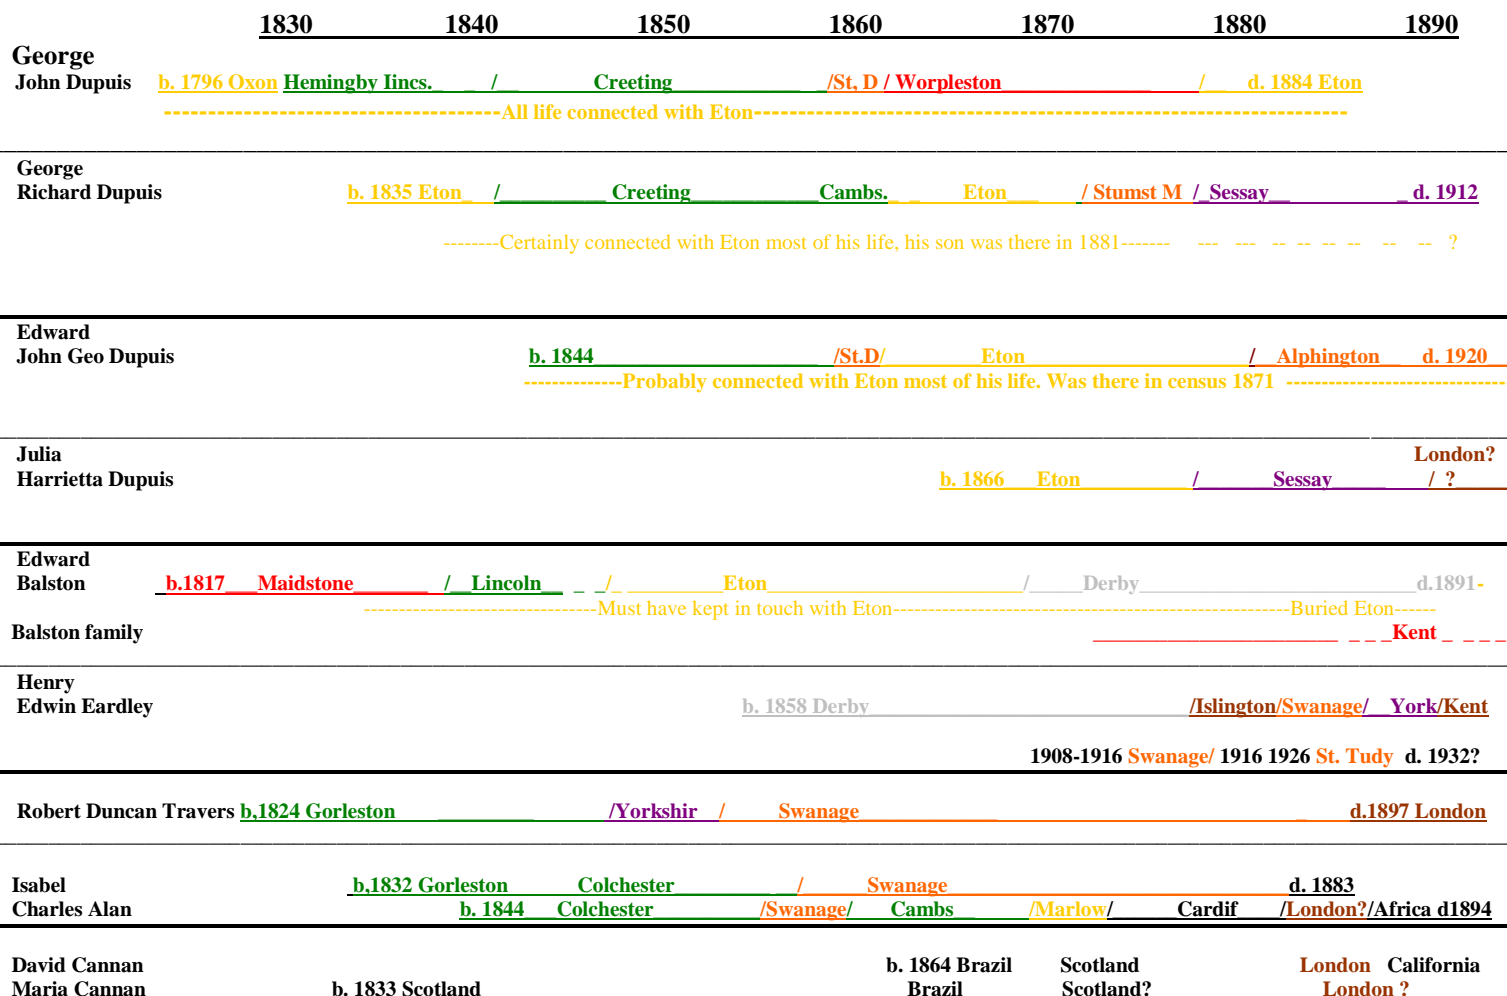

LOCATION BY DATE CHART**KEY: Kent = red****Eton = Gold****East Anglia = Green****West Country = Orange****Yorkshire = Violet****London = Brown****Others = Black**